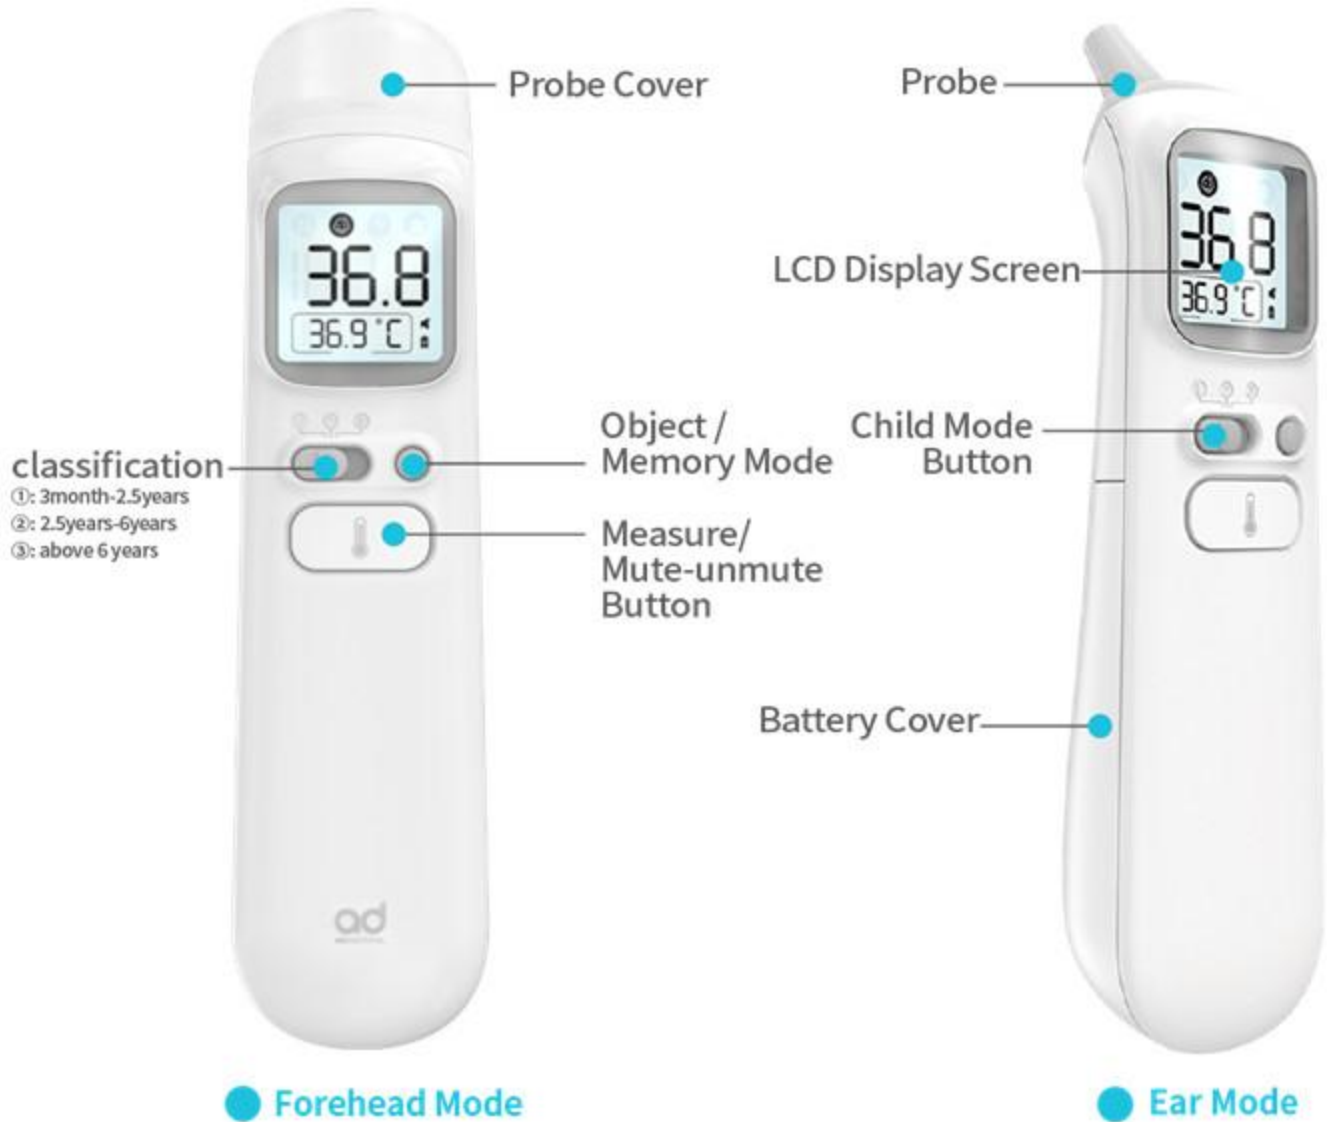

# Product Structure

Magnetic Probe Cover With Filter  
Automatic Modes Switch Between Forhead & Ear Mode

Large backlight LCD display  
Also can clear reading in the dark

**FDA APPROVED**

**AUTO-OFF FUNCTION**

Shut down automatically

**FEVER ALARM**

Intelligent fever warning

**Ear Mode**

**Child  
Forehead Mode**

# Intelligent Fever Warning

Standby

Normal Range

Pay Attention

Fever

FDA

FDA APPROVED

EAR & FOREHEAD MEASUREMENT

## Magnetic Probe Cover With Filter

Automatic Modes Switch Between Forehead & Ear Mode