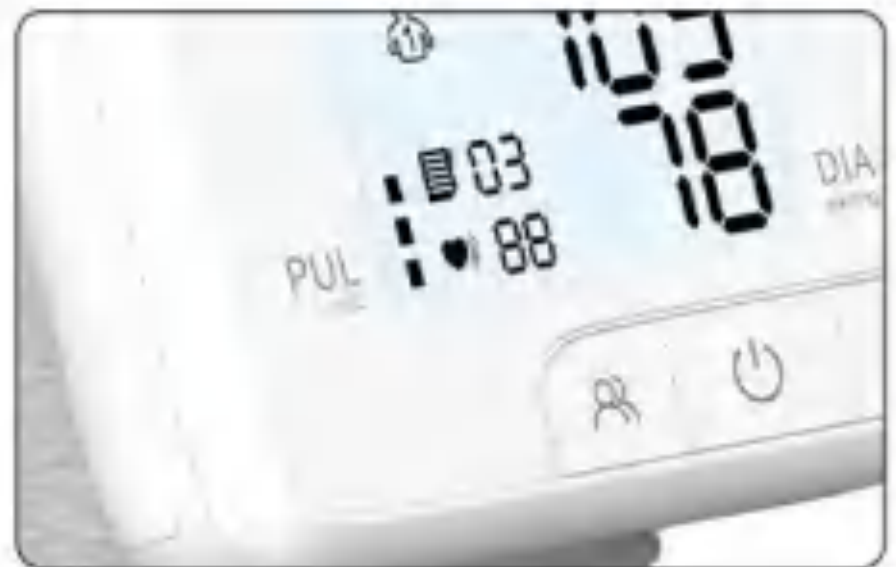

# Intelligent Inflation Technology

Intelligent inflation technology is used to avoid discomfort caused by the sudden change of pressure and ensures a comfortable measurement.

# Auto-power Off Function

It will shut down automatically without use for 20 seconds. Save power and prolong the device's lifespan.

**Energy-efficient:  
Auto-powers off in  
20 seconds**

# Adjustable Cuff with Skin-friendly Materials

**Long adjustable cuff with skin-friendly materials**

Fit adult arms from 5.31 IN to 7.68 IN (13.5 cm~19.5 cm) in circumference

**Environmentally friendly ABS plastic shell**